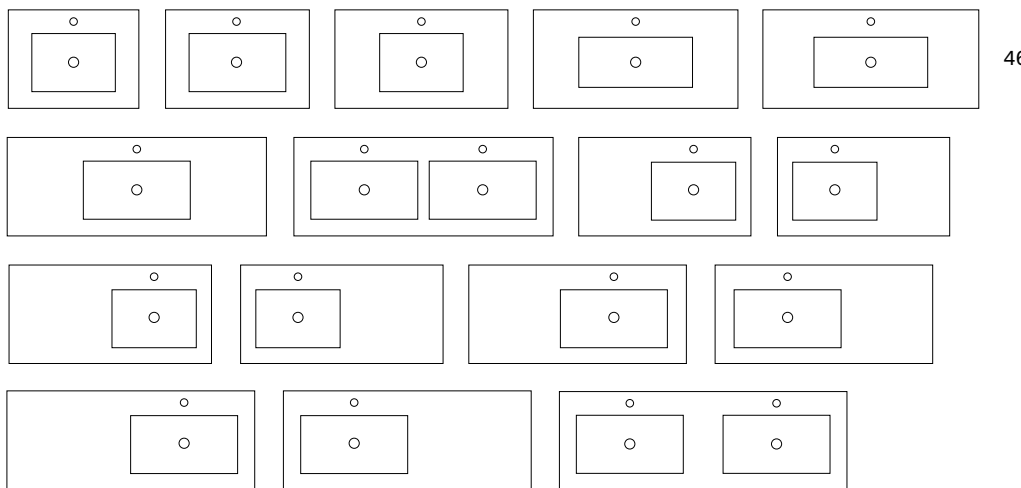

Vasques Washbasins

17 cm Prof. de la vasque
Bowl's depth

1,8 cm Épaisseur de la vasque
Basin's thickness

46 cm Largeur de la vasque
Bowl's width

FLAT	
60	80021
70	80597
80	80022
90	84547
100	80077
120	80081
120 2v.	80047
80 1v. g/l	84536
80 1v. dte/r	84546
90 1v. g/l	80095
90 1v. dte/r	80094
100 1v. g/l	80097
100 1v. dte/r	80096
120 g/l	80131
120 dte/r	80129
140 2v.	60503